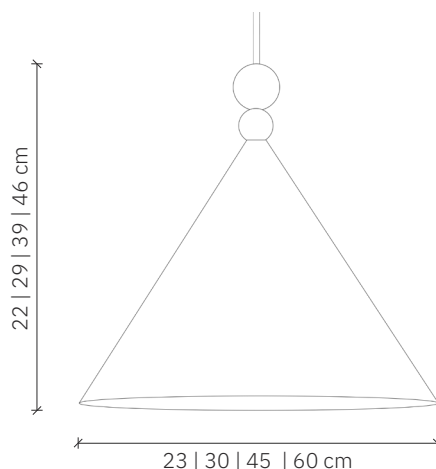

Konko Velvet

design: 2019, Cezary Zadorożny

Model	Konko Velvet
Material	Aluminium
Finish	Aluminium covered with velvet structure
Dimensions	Ø 23 cm, H: 22 cm, Ø 30 cm, H: 29 cm Ø 45 cm, H: 39 cm, Ø 60 cm, H: 46 cm
Power cord	Power cable in black silicone braid
Power supply	220-240V
Light Source	E27 max. 60W (not included)
Ceiling rose	Dedicated velvet ceiling rose
Weight	23: 0,57 kg; 30: 0,74 kg; 45: 1,4 kg; 60: 2,3 kg

Konko Velvet

design: 2019, Cezary Zadorożny

Model	Konko Velvet
EAN code Konko 23	5902730888390
EAN code Konko 30	5902730886792
EAN code Konko 45	5902730886808
EAN code Konko 60	5902730888406
Producer	LOFTLIGHT Bottonova Sp. z o. o.
Design	Cezary Zadorożny
Type	Pendant lamp
Materials	Aluminium
Finish	Aluminium covered with velvet structure
Diameter	23 30 45 60 cm
Height	22 29 39 46 cm
Power cord	Power cable in black silicone braid
Standard cord length	120 cm
Power supply	220-240V
Light source	E27 max. 60W (not included)
Ceiling rose	Dedicated velvet ceiling rose
Number of light points	1
Weight	23: 0,57 kg; 30: 0,74 kg; 45: 1,4 kg; 60: 2,3 kg
IP protection degree	IP20