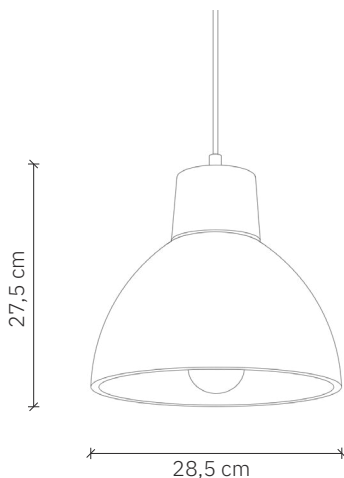

Korta 1 Concrete

design: 2015, Cezary Zadorożny

Model	Korta 1 Concrete
Material	Hand-cast concrete
Finish	Coloured concrete
Dimensions	Ø 28,5 cm, H: 27,5 cm
Power cord	Power cable in black silicone braid
Power supply	220-240V
Light Source	E27 max. 40 W (bulb sold separately)
Ceiling rose	Dedicated concrete ceiling rose
Weight	-

Korta 1 Concrete

design: 2015, Cezary Zadorożny

Model	Korta 1 Concrete
EAN code	5902730886020
Producer	LOFTLIGHT Bottonova Sp. z o. o.
Design	Cezary Zadorożny
Type	Pendant lamp
Materials	Hand-cast concrete
Finish	Coloured concrete
Diameter	28,5 cm
Height	27,5 cm
Power cord	Power cable in black silicone braid
Standard cord length	120 cm
Power supply	220-240V
Light source	E27 max. 40 W (bulb sold separately)
Ceiling rose	Dedicated concrete ceiling rose
Number of light points	1
Weight	-
IP protection degree	IP20