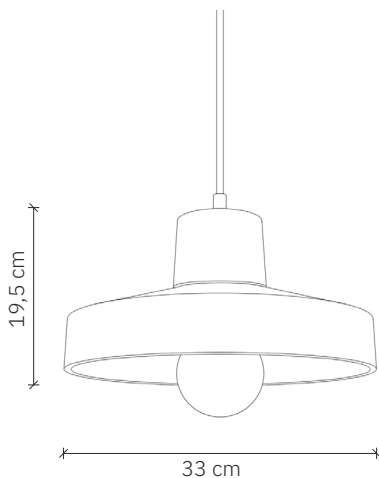

Korta 2 Concrete

design: 2015, Cezary Zadorożny

| | |
|---------------------|--------------------------------------|
| Model | Korta 2 Concrete |
| Material | Hand-cast concrete |
| Finish | Coloured concrete |
| Dimensions | Ø 33 cm, H: 19,5 cm |
| Power cord | Power cable in black silicone braid |
| Power supply | 220-240V |
| Light Source | E27 max. 40 W (bulb sold separately) |
| Ceiling rose | Dedicated concrete ceiling rose |
| Weight | - |

Korta 2 Concrete

design: 2015, Cezary Zadorożny

| | |
|------------------------|--------------------------------------|
| Model | Korta 2 Concrete |
| EAN code | 5902730886068 |
| Producer | LOFTLIGHT Bottonova Sp. z o. o. |
| Design | Cezary Zadorożny |
| Type | Pendant lamp |
| Materials | Hand-cast concrete |
| Finish | Coloured concrete |
| Diameter | 33 cm |
| Height | 19,5 cm |
| Power cord | Power cable in black silicone braid |
| Standard cord length | 120 cm |
| Power supply | 220-240V |
| Light source | E27 max. 40 W (bulb sold separately) |
| Ceiling rose | Dedicated concrete ceiling rose |
| Number of light points | 1 |
| Weight | - |
| IP protection degree | IP20 |