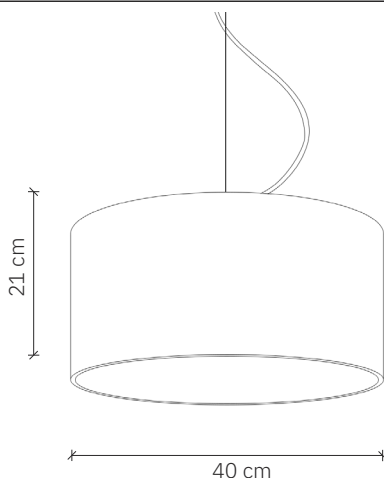

Malta

design: 2019, Cezary Zadorożny

Model	Malta
Material	Hand-cast concrete Steel
Finish	Coloured concrete, steel elements
Dimensions	Ø 40 cm, H: 21 cm
Power cord	Power cable in black silicone braid
Power supply	220-240V
Light Source	E27 max. 40 W (bulb sold separately)
Ceiling rose	Dedicated concrete ceiling rose
Weight	-

Malta

design: 2019, Cezary Zadorożny

Model	Malta
EAN code	5902730886198
Producer	LOFTLIGHT Bottonova Sp. z o. o.
Design	Cezary Zadorożny
Type	Pendant lamp
Materials	Hand-cast concrete Steel
Finish	Coloured concrete, steel elements
Diameter	40 cm
Height	21 cm
Power cord	Power cable in black silicone braid
Standard cord length	120 cm
Power supply	220-240V
Light source	E27 max. 40 W (bulb sold separately)
Ceiling rose	Dedicated concrete ceiling rose
Number of light points	1
Weight	-
IP protection degree	IP20