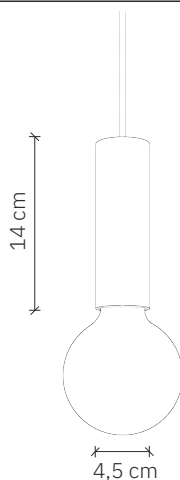

# Matuba

design: 2020, Cezary Zadorożny

<b>Model</b>	Matuba
<b>Material</b>	Aluminium
<b>Finish</b>	Painted aluminium
<b>Dimensions</b>	Ø 4,5 cm, H: 14 cm
<b>Power cord</b>	Power cable in black silicone braid
<b>Power supply</b>	220-240V
<b>Light Source</b>	E27 max. 60W (not included)
<b>Ceiling rose</b>	Dedicated aluminium ceiling rose
<b>Weight</b>	0,5 kg

# Matuba

design: 2020, Cezary Zadorożny

Model	Matuba
EAN code	5902730886877
Producer	LOFTLIGHT   Bottonova Sp. z o. o.
Design	Cezary Zadorożny
Type	Pendant lamp
Materials	Aluminium
Finish	Painted aluminium
Diameter	4,5 cm
Height	14 cm
Power cord	Power cable in black silicone braid
Standard cord length	120 cm
Power supply	220-240V
Light source	E27 max. 60W (not included)
Ceiling rose	Dedicated aluminium ceiling rose
Number of light points	1
Weight	0,5 kg
IP protection degree	IP20