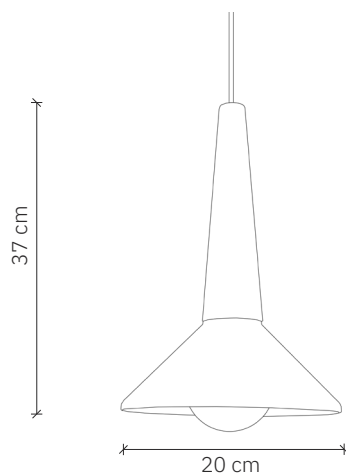

Medano

design: 2017, Cezary Zadorożny

Model	Medano
Material	Hand-cast concrete
Finish	Coloured concrete
Dimensions	Ø 20 cm, H: 37 cm
Power cord	Power cable in cotton braid
Power supply	220-240V
Light Source	E27 max. 40W
Ceiling rose	Dedicated concrete ceiling rose
Weight	2,1 kg

Medano

design: 2017, Cezary Zadorożny

Model	Medano
EAN code	5902730885511
Producer	LOFTLIGHT Bottonova Sp. z o. o.
Design	Cezary Zadorożny
Type	Pendant lamp
Materials	Hand-cast concrete
Finish	Coloured concrete
Diameter	20 cm
Height	37 cm
Power cord	Power cable in cotton braid
Standard cord length	120 cm
Power supply	220-240V
Light source	E27 max. 40W (bulb sold separately)
Ceiling rose	Dedicated concrete ceiling rose
Number of light points	1
Weight	2,1 kg
IP protection degree	IP20