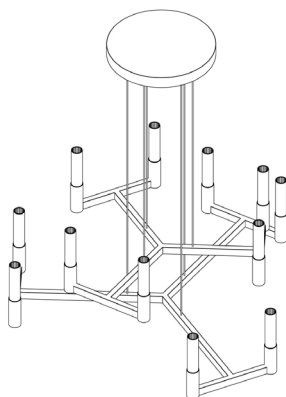

Novana Glass

design: 2025, Cezary Zadorożny

Model	Novana Glass
Material	Aluminium Glass
Finish	Painted aluminium
Dimensions	Ø 117 cm, H: 60 cm
Power cord	Steel power cables with transparent sheath
Power supply	LED driver – external
Light Source	LED module 96W, dimmable
Ceiling rose	Dedicated aluminum ceiling rose
Weight	9 kg

User Manual:

- Gently remove the packaging.
- Before starting the installation, check if the product is complete and contains all elements without any damage.
- Check if all cables have undamaged insulation of wires and conductors.
- If any damage occurred during transport, report it to the seller.
- Turn off the power in the room where the lamp will be installed. Switch off the circuit breakers or the main power switch.
- It is recommended that the fixture be installed by an electrician or a properly trained person.
- The manufacturer does not provide wall plugs with the lamp. It is recommended to purchase plugs specifically designed for the mounting surface.
- Use only recommended bulbs to avoid overheating.
- It is recommended to install with gloves.

Novana Glass

design: 2025, Cezary Zadorożny

Model	Novana Glass
EAN code	5902730880882
Producer	LOFTLIGHT Bottonova Sp. z o. o.
Design	Cezary Zadorożny
Type	Pendant lamp
Materials	Aluminium Glass
Finish	Painted aluminium
Diameter	117 cm
Height	60 cm
Power cord	Steel power cables with transparent sheath
Standard cord length	120 cm
Power supply	LED driver – external, 220-240V
Light source	LED module 96 W, dimmable
Light colour	3000K
Light stream	~9600 lm
Color Rendering Index	95 Ra
Ceiling rose	Dedicated aluminum ceiling rose
Number of light points	12
Weight	9 kg
IP protection degree	IP20