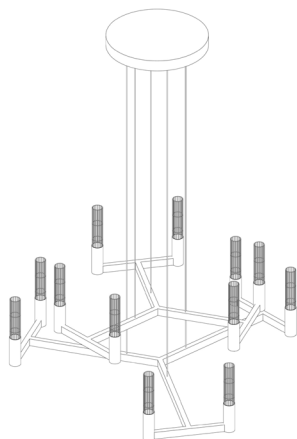

Novana Steel

design: 2025, Cezary Zadorożny

Model	Novana Steel
Material	Aluminium Metal
Finish	Painted aluminium
Dimensions	Ø 117 cm, H: X cm
Power cord	Steel power cables with transparent sheath
Power supply	LED driver – external
Light Source	LED module 96W, dimmable
Ceiling rose	Dedicated aluminum ceiling rose
Weight	7,5 kg

User Manual:

- Gently remove the packaging.
- Before starting the installation, check if the product is complete and contains all elements without any damage.
- Check if all cables have undamaged insulation of wires and conductors.
- If any damage occurred during transport, report it to the seller.
- Turn off the power in the room where the lamp will be installed. Switch off the circuit breakers or the main power switch.
- It is recommended that the fixture be installed by an electrician or a properly trained person.
- The manufacturer does not provide wall plugs with the lamp. It is recommended to purchase plugs specifically designed for the mounting surface.
- Use only recommended bulbs to avoid overheating.
- It is recommended to install with gloves.

Novana Steel

design: 2025, Cezary Zadorożny

Model	Novana Steel
EAN code	5902730880912
Producer	LOFTLIGHT Bottonova Sp. z o. o.
Design	Cezary Zadorożny
Type	Pendant lamp
Materials	Aluminium Metal
Finish	Painted aluminium
Diameter	117 cm
Height	X cm
Power cord	Steel power cables with transparent sheath
Standard cord length	120 cm
Power supply	LED driver – external, 220-240V
Light source	LED module 96W, dimmable
Light colour	3000K
Light stream	~9600 lm
Color Rendering Index	95 Ra
Ceiling rose	Dedicated aluminum ceiling rose
Number of light points	12
Weight	7,5 kg
IP protection degree	IP20