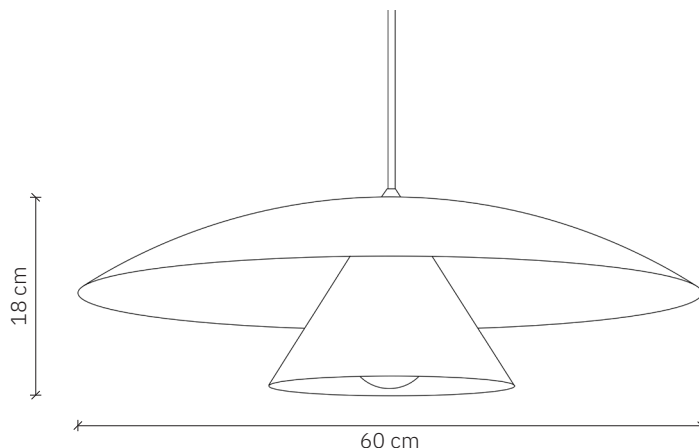

# Olemi

design: 2022, Cezary Zadorożny

<b>Model</b>	Olemi
<b>Material</b>	Aluminium
<b>Finish</b>	Painted aluminium
<b>Dimensions</b>	Ø 60 cm, H: 18 cm
<b>Power cord</b>	Power cable in black silicone braid
<b>Power supply</b>	220-240V
<b>Light Source</b>	E27 (bulb sold separately)
<b>Ceiling rose</b>	Dedicated aluminium ceiling rose
<b>Weight</b>	2 kg

# Olemi

design: 2022, Cezary Zadorożny

Model	Olemi
EAN code	5902730887836
Producer	LOFTLIGHT   Bottonova Sp. z o. o.
Design	Cezary Zadorożny
Type	Pendant lamp
Materials	Aluminium
Finish	Painted aluminium
Diameter	60 cm
Height	18 cm
Power cord	Power cable in black silicone braid
Standard cord length	120 cm
Power supply	220-240V
Light source	E27 (bulb sold separately)
Ceiling rose	Dedicated aluminium ceiling rose
Number of light points	1
Weight	2 kg
IP protection degree	IP20