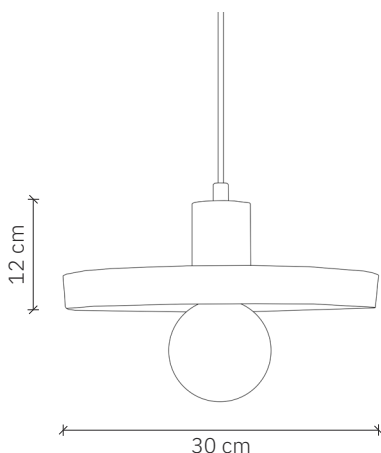

Primitivo Concrete

design: 2022, Cezary Zadorożny

Model	Primitivo Concrete
Material	Hand-cast concrete
Finish	Coloured concrete
Dimensions	Ø 30 cm, H: 12 cm
Power cord	Power cable in cotton braid
Power supply	220-240V
Light Source	E27 max. 40W
Ceiling rose	Dedicated concrete ceiling rose
Weight	2,6 kg

Primitivo Concrete

design: 2022, Cezary Zadorożny

Model	Primitivo Concrete
EAN code	5902730887881
Producer	LOFTLIGHT Bottonova Sp. z o. o.
Design	Cezary Zadorożny
Type	Pendant lamp
Materials	Hand-cast concrete
Finish	Coloured concrete
Diameter	30 cm
Height	12 cm
Power cord	Power cable in cotton braid
Standard cord length	120 cm
Power supply	220-240V
Light source	E27 max. 40W (bulb sold separately)
Ceiling rose	Dedicated concrete ceiling rose
Number of light points	1
Weight	2,6 kg
IP protection degree	IP20