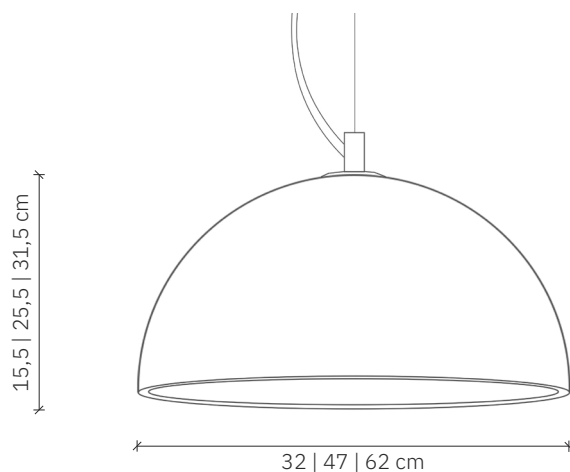

Sfera 32 | 47 | 62

design: 2018, Cezary Zadorożny

Model	Sfera 32 47 62
Material	Concrete Steel
Finish	Coloured concrete, stainless steel
Dimensions	Ø 32 cm Ø 47 Ø 62 cm, H: 15,5 25,5 31,5 cm
Power cord	Power cable in black silicone braid
Power supply	220-240V
Light Source	E27 max. 60W (not included)
Ceiling rose	Dedicated concrete ceiling rose
Weight	32: 4 kg; 47: 7 kg; 62: 12,5 kg

User Manual:

- Gently remove the packaging.
- Before starting the installation, check if the product is complete and contains all elements without any damage.
- Check if all cables have undamaged insulation of wires and conductors.
- If any damage occurred during transport, report it to the seller.
- Turn off the power in the room where the lamp will be installed. Switch off the circuit breakers or the main power switch.
- It is recommended that the fixture be installed by an electrician or a properly trained person.
- The manufacturer does not provide wall plugs with the lamp. It is recommended to purchase plugs specifically designed for the mounting surface.
- Use only recommended bulbs to avoid overheating.
- It is recommended to install with gloves.

Sfera 32 | 47 | 62

design: 2018, Cezary Zadorożny

Model	Sfera 32 47 62
EAN code	32: 5902730884798; 47: 5902730884958; 62: 5902730885115
Producer	LOFTLIGHT Bottonova Sp. z o. o.
Design	Cezary Zadorożny
Type	Pendant lamp
Materials	Concrete Steel
Finish	Coloured concrete, stainless steel
Diameter	32 cm 47 cm 62 cm
Height	15,5 cm 25,5 cm 31,5 cm
Power cord	Power cable in black silicone braid
Standard cord length	120 cm
Power supply	220-240V
Light source	E27 max. 40W (not included)
Ceiling rose	Dedicated concrete ceiling rose
Number of light points	1
Weight	32: 4 kg; 47: 7 kg; 62: 12,5 kg
IP protection degree	IP20