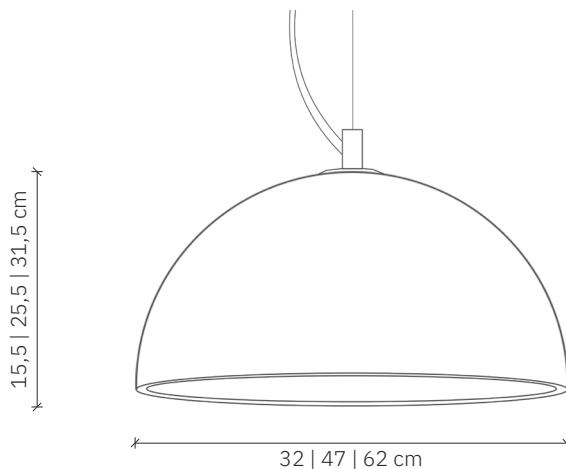

# Sfera Velvet 32 | 47 | 62

design: 2018, Cezary Zadorożny

<b>Model</b>	Sfera 32   47   62
<b>Material</b>	Concrete   Steel
<b>Finish</b>	Concrete covered with velvet structure, stainless steel
<b>Dimensions</b>	Ø 32 cm   Ø 47   Ø 62 cm, H: 15,5   25,5   31,5 cm
<b>Power cord</b>	Power cable in black silicone braid
<b>Power supply</b>	220-240V
<b>Light Source</b>	E27 max. 60W (not included)
<b>Ceiling rose</b>	Dedicated velvet ceiling rose
<b>Weight</b>	32: 4,1 kg; 47: 7,15 kg; 62: 12,7 kg
<b>Additional information</b>	

## User Manual:

- Gently remove the packaging.
- Before starting the installation, check if the product is complete and contains all elements without any damage.
- Check if all cables have undamaged insulation of wires and conductors.
- If any damage occurred during transport, report it to the seller.
- Turn off the power in the room where the lamp will be installed. Switch off the circuit breakers or the main power switch.
- It is recommended that the fixture be installed by an electrician or a properly trained person.
- The manufacturer does not provide wall plugs with the lamp. It is recommended to purchase plugs specifically designed for the mounting surface.
- Use only recommended bulbs to avoid overheating.
- It is recommended to install with gloves.

# Sfera Velvet 32 | 47 | 62

design: 2018, Cezary Zadorożny

Model	Sfera 32   47   62
EAN code	32: 5902730886310; 47: 5902730886327; 62: 5902730886334
Producer	LOFTLIGHT   Bottonova Sp. z o. o.
Design	Cezary Zadorożny
Type	Pendant lamp
Materials	Concrete   Steel
Finish	Concrete covered with velvet structure, stainless steel
Diameter	32 cm   47 cm   62 cm
Height	15,5 cm   25,5 cm   31,5 cm
Power cord	Power cable in black silicone braid
Standard cord length	120 cm
Power supply	220-240V
Light source	E27 max. 40W (not included)
Ceiling rose	Dedicated velvet ceiling rose
Number of light points	1
Weight	32: 4,1 kg; 47: 7,15 kg; 62: 12,7 kg
IP protection degree	IP20