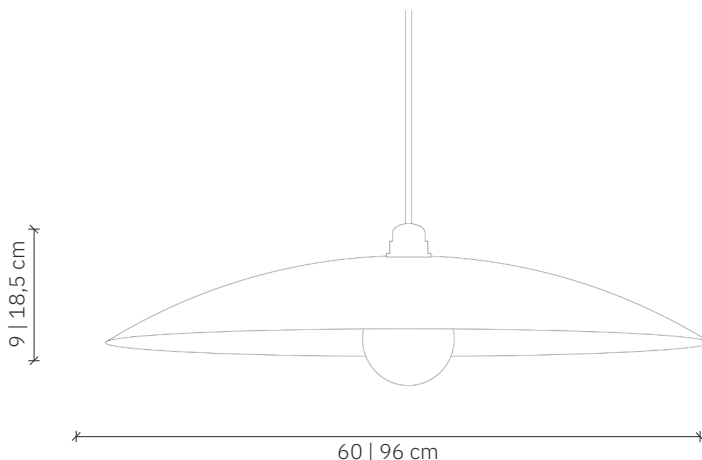

Sputnik IP65

design: 2021, Cezary Zadorożny

Model	Sputnik IP65
Material	Aluminium
Finish	Painted aluminium
Dimensions	Ø 60 cm Ø 96 cm, H: 9 cm 18,5 cm
Power cord	Power cable in black silicone braid
Power supply	220-240 V
Light Source	E27 max. 12 W (not included)
Ceiling rose	Dedicated aluminium ceiling rose
Weight	60: 1,9 kg; 96: 4,35 kg

Sputnik IP65

design: 2021, Cezary Zadorożny

Model	Sputnik IP65
EAN code	60: 5902730887140; 96: 5902730887713
Producer	LOFTLIGHT Bottonova Sp. z o. o.
Design	Cezary Zadorożny
Type	Pendant lamp
Materials	Aluminium
Finish	Painted aluminium
Diameter	60 cm 96 cm
Height	9 cm 18,5 cm
Power cord	Power cable in black silicone braid
Standard cord length	120 cm
Power supply	220-240 V
Light source	E27 max. 12 W (not included)
Ceiling rose	Dedicated aluminium ceiling rose
Number of light points	1
Weight	60: 1,9 kg; 96: 4,35 kg
IP protection degree	IP65