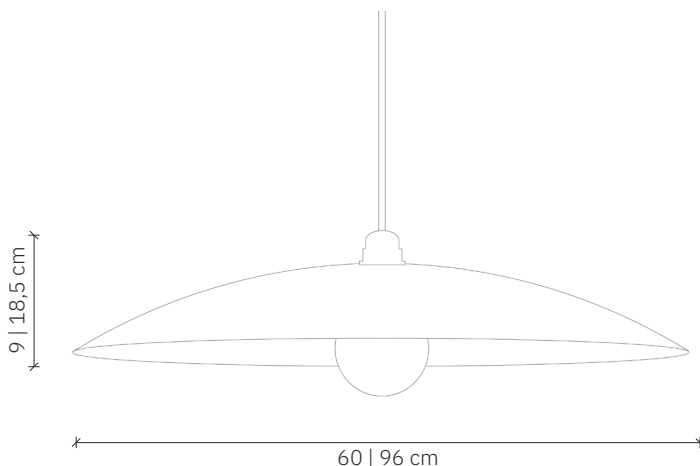

# Sputnik

design: 2021, Cezary Zadorożny

<b>Model</b>	Sputnik
<b>Material</b>	Aluminium
<b>Finish</b>	Painted aluminium
<b>Dimensions</b>	Ø 60 cm   Ø 96 cm, H: 9 cm   18,5 cm
<b>Power cord</b>	Power cable in black silicone braid
<b>Power supply</b>	220-240V
<b>Light Source</b>	E27 max. 60W (not included)
<b>Ceiling rose</b>	Dedicated aluminium ceiling rose
<b>Weight</b>	60: 1,9 kg; 96: 4,35 kg

# Sputnik

design: 2021, Cezary Zadorożny

Model	Sputnik
EAN code	60: 5902730887133; 96: 5902730887263
Producer	LOFTLIGHT   Bottonova Sp. z o. o.
Design	Cezary Zadorożny
Type	Pendant lamp
Materials	Aluminium
Finish	Painted aluminium
Diameter	60 cm   96 cm
Height	9 cm   18,5 cm
Power cord	Power cable in black silicone braid
Standard cord length	120 cm
Power supply	220-240V
Light source	E27 max. 60W (not included)
Ceiling rose	Dedicated aluminium ceiling rose
Number of light points	1
Weight	60: 1,9 kg; 96: 4,35 kg
IP protection degree	IP20