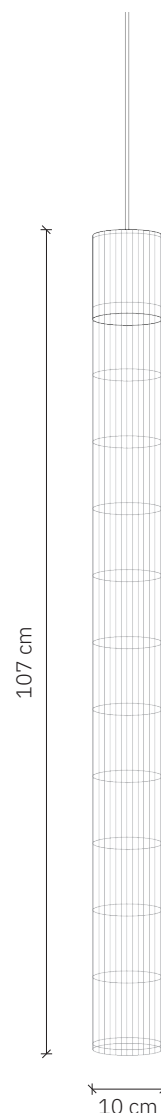

Stelar 107

design: 2025, Cezary Zadorożny

Model	Stelar 107
Material	Aluminium Metal
Finish	Type of finish depends on chosen colour
Dimensions	Ø 10 cm, H: 107 cm
Power cord	Steel power cables with transparent sheath
Power supply	LED driver – external
Light source	LED module 24W, dimmable
Ceiling rose	Dedicated aluminium ceiling rose
Weight	-

User Manual:

- Gently remove the packaging.
- Before starting the installation, check if the product is complete and contains all elements without any damage.
- Check if all cables have undamaged insulation of wires and conductors.
- If any damage occurred during transport, report it to the seller.
- Turn off the power in the room where the lamp will be installed. Switch off the circuit breakers or the main power switch.
- It is recommended that the fixture be installed by an electrician or a properly trained person.
- The manufacturer does not provide wall plugs with the lamp. It is recommended to purchase plugs specifically designed for the mounting surface.
- Use only recommended bulbs to avoid overheating.

Stelar 107

design: 2025, Cezary Zadorożny

Model	Stelar 107
EAN code Brass	5902730889311
EAN code Nordic gold	5902730889304
EAN code Phosphor bronze	5902730889342
EAN code Stainless steel	5902730889250
Producer	LOFTLIGHT Bottonova Sp. z o. o.
Design	Cezary Zadorożny
Type	Pendant lamp
Materials	Lampshade: aluminium Mesh: metal (type depending on chosen colour)
Finish	Type of finish depends on chosen colour
Available colours	Nordic gold, Brass, Phosphor Bronze, Stainless steel
Diameter	10 cm
Height	107 cm
Power cord	Steel power cables with transparent sheath
Standard cord length	120 cm
Power supply	LED driver – external, 220-240 V
Light source	LED module 24W, dimmable
Light colour	3000K
Light stream	~2400 lm
Color Rendering Index	90 Ra
Ceiling rose	Dedicated aluminium ceiling rose
Number of light points	1
Weight	-
IP protection degree	IP20