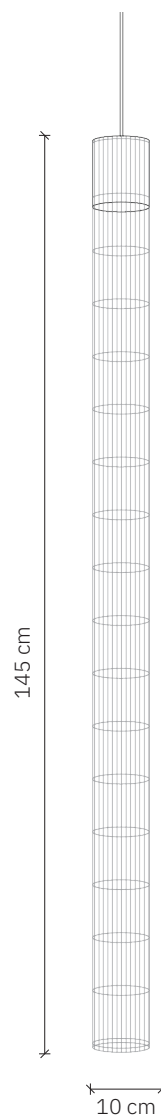

Stelar 145

design: 2025, Cezary Zadorożny

Model	Stelar 145
Material	Aluminium Metal
Finish	Type of finish depends on chosen colour
Dimensions	Ø 10 cm, H: 145 cm
Power cord	Steel power cables with transparent sheath
Power supply	LED driver – external
Light source	LED module 24W, dimmable
Ceiling rose	Dedicated aluminium ceiling rose
Weight	-

User Manual:

- Gently remove the packaging.
- Before starting the installation, check if the product is complete and contains all elements without any damage.
- Check if all cables have undamaged insulation of wires and conductors.
- If any damage occurred during transport, report it to the seller.
- Turn off the power in the room where the lamp will be installed. Switch off the circuit breakers or the main power switch.
- It is recommended that the fixture be installed by an electrician or a properly trained person.
- The manufacturer does not provide wall plugs with the lamp. It is recommended to purchase plugs specifically designed for the mounting surface.
- Use only recommended bulbs to avoid overheating.

Stelar 145

design: 2025, Cezary Zadorożny

Model	Stelar 145
EAN code Brass	5902730889328
EAN code Nordic gold	5902730889298
EAN code Phosphor bronze	5902730889359
EAN code Stainless steel	5902730889267
Producer	LOFTLIGHT Bottonova Sp. z o. o.
Design	Cezary Zadorożny
Type	Pendant lamp
Materials	Lampshade: aluminium Mesh: metal (type depending on chosen colour)
Finish	Type of finish depends on chosen colour
Available colours	Nordic gold, Brass, Phosphor bronze, Stainless steel
Diameter	10 cm
Height	145 cm
Power cord	Steel power cables with transparent sheath
Standard cord length	120 cm
Power supply	LED driver – external, 220-240 V
Light source	LED module 24W, dimmable
Light colour	3000K
Light stream	~2400 lm
Color Rendering Index	90 Ra
Ceiling rose	Dedicated aluminium ceiling rose
Number of light points	1
Weight	-
IP protection degree	IP20