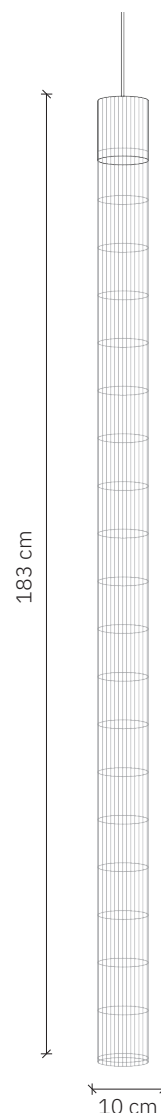

Stelar 183

design: 2025, Cezary Zadorożny

Model	Stelar 183
Material	Aluminium Metal
Finish	Type of finish depends on chosen colour
Dimensions	Ø 10 cm, H: 183 cm
Power cord	Steel power cables with transparent sheath
Power supply	LED driver – external
Light source	LED module 24W, dimmable
Ceiling rose	Dedicated aluminium ceiling rose
Weight	-

User Manual:

- Gently remove the packaging.
- Before starting the installation, check if the product is complete and contains all elements without any damage.
- Check if all cables have undamaged insulation of wires and conductors.
- If any damage occurred during transport, report it to the seller.
- Turn off the power in the room where the lamp will be installed. Switch off the circuit breakers or the main power switch.
- It is recommended that the fixture be installed by an electrician or a properly trained person.
- The manufacturer does not provide wall plugs with the lamp. It is recommended to purchase plugs specifically designed for the mounting surface.
- Use only recommended bulbs to avoid overheating.

Stelar 183

design: 2025, Cezary Zadorożny

Model	Stelar 183
EAN code Brass	5902730889335
EAN code Nordic gold	5902730889281
EAN code Phosphor bronze	5902730889366
EAN code Stainless steel	5902730889274
Producer	LOFTLIGHT Bottonova Sp. z o. o.
Design	Cezary Zadorożny
Type	Pendant lamp
Materials	Lampshade: aluminium Mesh: metal (type depending on chosen colour)
Finish	Type of finish depends on chosen colour
Available colours	Nordic gold, Brass, Phosphor Bronze, Stainless steel
Diameter	10 cm
Height	183 cm
Power cord	Steel power cables with transparent sheath
Standard cord length	120 cm
Power supply	LED driver – external, 220-240 V
Light source	LED module 24W, dimmable
Light colour	3000K
Light stream	~ 2400 lm
Color Rendering Index	90 Ra
Ceiling rose	Dedicated aluminium ceiling rose
Number of light points	1
Weight	-
IP protection degree	IP20