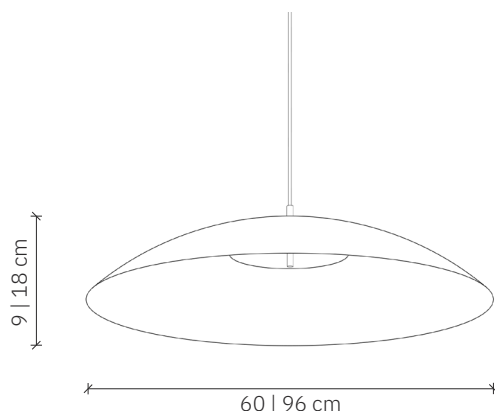

Telstar 60 | 96

design: Cezary Zadorożny

Model	Telstar 60 96
Material	Aluminium Glass
Finish	Painted aluminium, sandblasted glass
Dimensions	Ø 60 cm Ø 96 cm, H: 9 cm 18 cm
Power cord	Power cable in black silicone braid
Power supply	LED driver – integrated
Light Source	LED module 24W, dimmable
Ceiling rose	Dedicated aluminum ceiling rose
Weight	60: 2,5 kg; 96: 7 kg

Telstar 60 | 96

design: Cezary Zadorożny

Model	Telstar 60 96
EAN code	60: 5902730887966; 96: 5902730887980
Producer	LOFTLIGHT Bottonova Sp. z o. o.
Design	Cezary Zadorożny
Type	Pendant lamp
Materials	Aluminium Glass
Finish	Painted aluminium, sandblasted glass
Diameter	60 cm 96 cm
Height	9 cm 18 cm
Power cord	Power cable in black silicone braid
Standard cord length	120 cm
Power supply	LED driver – integrated, 220-240V
Light source	LED module 24W, dimmable
Light colour	3000 K
Light stream	~2400 lm
Color Rendering Index	95 Ra
Ceiling rose	Dedicated aluminum ceiling rose
Number of light points	1
Weight	60: 2,5 kg; 96: 7 kg
IP protection degree	IP20