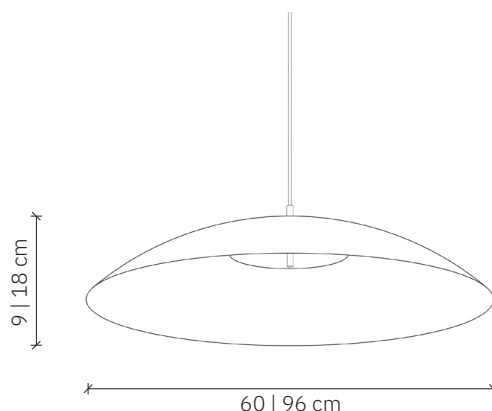

Telstar Velvet 60 | 96

design: Cezary Zadorożny

Model	Telstar Velvet 60 96
Material	Aluminium Glass
Finish	Aluminium covered with velvet structure, sandblasted glass
Dimensions	Ø 60 cm Ø 96 cm, H: 9 cm 18 cm
Power cord	Power cable in black silicone braid
Power supply	LED driver – integrated
Light Source	LED module 24W, dimmable
Ceiling rose	Dedicated velvet ceiling rose
Weight	60: 2,5 kg; 96: 7 kg

Telstar Velvet 60 | 96

design: Cezary Zadorożny

Model	Teklstar Velvet 60 96
EAN code	60: 5902730887997; 96: 5902730887768
Producer	LOFTLIGHT Bottonova Sp. z o. o.
Design	Cezary Zadorożny
Type	Pendant lamp
Materials	Aluminium Glass
Finish	Aluminium covered with velvet structure, sandblasted glass
Diameter	60 cm 96 cm
Height	9 cm 18 cm
Power cord	Power cable in black silicone braid
Standard cord length	120 cm
Power supply	LED driver – integrated, 220-240V
Light source	LED module 24W, dimmable
Light colour	3000 K
Light stream	~2400 lm
Color Rendering Index	95 Ra
Ceiling rose	Dedicated velvet ceiling rose
Number of light points	1
Weight	60: 2,5 kg; 96: 7 kg
IP protection degree	IP20