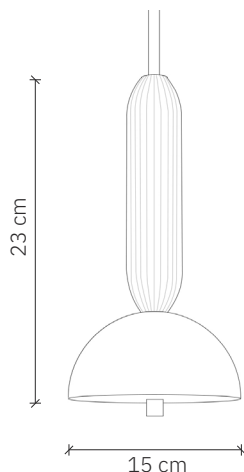

# Vicky

design: 2025, Cezary Zadorożny

<b>Model</b>	Vicky
<b>Material</b>	Aluminium   Brass
<b>Finish</b>	Painted aluminium and brass
<b>Dimensions</b>	Ø 15 cm, H: 23 cm
<b>Power cord</b>	Power cable in black silicone braid
<b>Power supply</b>	LED driver – integrated
<b>Light Source</b>	LED module 14W, dimmable
<b>Ceiling rose</b>	Dedicated aluminum ceiling rose
<b>Weight</b>	-

## User Manual:

- Gently remove the packaging.
- Before starting the installation, check if the product is complete and contains all elements without any damage.
- Check if all cables have undamaged insulation of wires and conductors.
- If any damage occurred during transport, report it to the seller.
- Turn off the power in the room where the lamp will be installed. Switch off the circuit breakers or the main power switch.
- It is recommended that the fixture be installed by an electrician or a properly trained person.
- The manufacturer does not provide wall plugs with the lamp. It is recommended to purchase plugs specifically designed for the mounting surface.
- Use only recommended bulbs to avoid overheating.
- It is recommended to install with gloves.

# Vicky

design: 2025, Cezary Zadorożny

Model	Vicky
EAN code	5902730889236
Producer	LOFTLIGHT   Bottonova Sp. z o. o.
Design	Cezary Zadorożny
Type	Pendant lamp
Materials	Aluminium   Brass
Finish	Powder-coated aluminium and brass
Diameter	15 cm
Height	23 cm
Power cord	Power cable in black silicone braid
Standard cord length	120 cm
Power supply	LED driver – integrated, 220-240V
Light source	LED module 14W, dimmable
Light colour	3000K
Light stream	~1400 lm
Color Rendering Index	95 Ra
Ceiling rose	Dedicated aluminum ceiling rose
Number of light points	1
Weight	-
IP protection degree	IP20