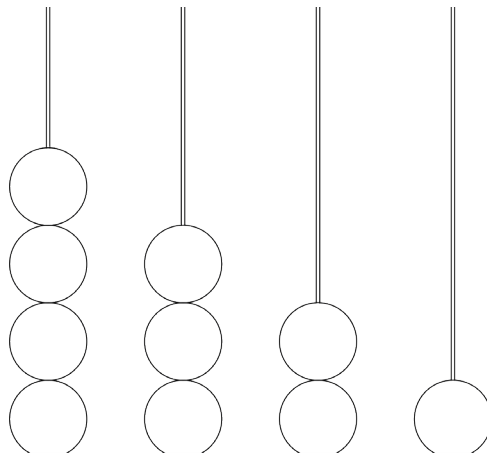

# Woodoo 1|2|3|4

design: 2024, Cezary Zadorożny

<b>Model</b>	Woodoo
<b>Material</b>	Wood
<b>Finish</b>	American walnut wood
<b>Ball diameter</b>	9 cm
<b>Height</b>	Depends on number of spheres
<b>Power cord</b>	Power cable in black silicone braid
<b>Power supply</b>	220-240V
<b>Light Source</b>	GU10 6 W LED, dimmable
<b>Ceiling rose</b>	Dedicated aluminum ceiling rose
<b>Weight</b>	-

# Woodoo 1 | 2 | 3 | 4

design: 2024, Cezary Zadorożny

Model	Woodoo 1   2   3   4
EAN code Woodoo 1	5902730889496
EAN code Woodoo 2	5902730889502
EAN code Woodoo 3	5902730889519
EAN code Woodoo 4	5902730889526
Producer	LOFTLIGHT   Bottonova Sp. z o. o.
Design	Cezary Zadorożny
Type	Pendant lamp
Material	American walnut wood
Finish	Raw solid wood
Sphere diameter	9 cm
Height	Depends on number of spheres
Power cord	Power cable in black silicone braid
Standard cord length	120 cm
Power supply	220-240V
Light source	GU10 6 W LED, dimmable
Light colour	3000K
Light stream	~600 lm
Color Rendering Index	95 Ra
Ceiling rose	Dedicated aluminum ceiling rose
Number of light points	1
Weight	-
IP protection degree	IP20