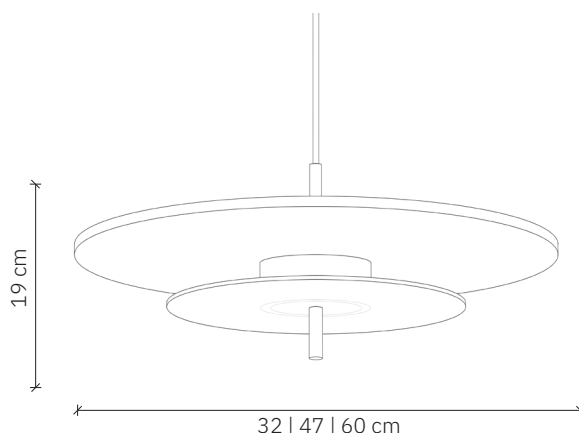

# Aeroplan Pendant 32 | 47 | 60

design: 2024, Cezary Zadorożny

<b>Model</b>	Aeroplan Pendant
<b>Material</b>	Aluminium   Glass
<b>Finish</b>	Painted aluminium, sanblasted glass
<b>Dimensions</b>	Ø 32 cm   Ø 47 cm   Ø 60 cm, H: 19 cm
<b>Power cord</b>	Power cable in black silicone braid
<b>Power supply</b>	LED driver – integrated
<b>Light Source</b>	LED module 11 W, dimmable
<b>Ceiling rose</b>	Dedicated aluminum ceiling rose
<b>Weight</b>	32: 1,15 kg; 47: 1,95 kg; 60: 2,95 kg

# Aeroplan Pendant

design: 2024, Cezary Zadorożny

Model	Aeroplan Pendant
EAN code	32: 5902730888017; 47: 5902730887454; 60: 5902730888208
Producer	LOFTLIGHT   Bottonova Sp. z o. o.
Design	Cezary Zadorożny
Type	Pendant lamp
Materials	Aluminium   Sandblasted glass
Finish	Painted aluminium, sanblasted glass
Diameter	32 cm   47 cm   60 cm
Height	19 cm
Power cord	Power cable in black silicone braid
Standard cord length	120 cm
Power supply	LED driver – integrated, 220-240 V
Light source	LED module 11 W, dimmable
Light colour	3000 K
Light stream	1510 lm
Color Rendering Index	CRI ≥ 90
Ceiling rose	Dedicated aluminum ceiling rose
Number of light points	1
Weight	32: 1,15 kg; 47: 1,95 kg; 60: 2,95 kg
IP protection degree	IP20