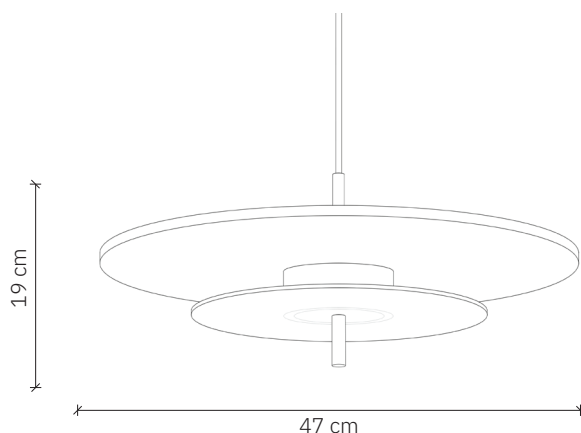

# Aeroplan Wood Pendant

design: 2024, Cezary Zadorożny

<b>Model</b>	Aeroplan Wood Pendant
<b>Material</b>	Wood   Aluminium   Glass
<b>Finish</b>	Raw wood, painted aluminium, sanblasted glass
<b>Dimensions</b>	Ø 47 cm, H: 19 cm
<b>Power cord</b>	Power cable in black silicone braid
<b>Power supply</b>	LED driver – integrated
<b>Light Source</b>	LED module 11 W, dimmable
<b>Ceiling rose</b>	Dedicated aluminum ceiling rose
<b>Weight</b>	-

# Aeroplan Wood Pendant

design: 2024, Cezary Zadorożny

Model	Aeroplan Wood Pendant
EAN code	5902730889090
Producer	LOFTLIGHT   Bottonova Sp. z o. o.
Design	Cezary Zadorożny
Type	Pendant lamp
Materials	American walnut wood   Aluminium   Sandblasted glass
Finish	Raw wood, painted aluminium, sanblasted glass
Diameter	47 cm
Height	19 cm
Power cord	Power cable in black silicone braid
Standard cord length	120 cm
Power supply	LED driver – integrated, 220-240 V
Light source	LED module 11 W, dimmable
Light colour	3000 K
Light stream	1510 lm
Color Rendering Index	CRI ≥ 90
Ceiling rose	Dedicated aluminum ceiling rose
Number of light points	1
Weight	-
IP protection degree	IP20