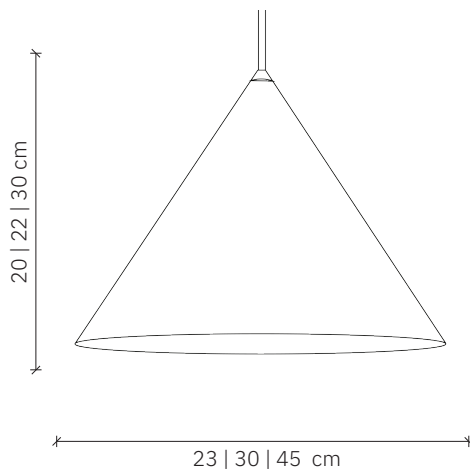

Konko Light 23 | 30 | 45

design: 2019, Cezary Zadorożny

Model	Konko Light
Material	Aluminium
Finish	Painted aluminium
Dimensions	Ø 23 cm, H: 20 cm Ø 30 cm, H: 22 cm Ø 45 cm, H: 30 cm
Power cord	Power cable in black silicone braid
Power supply	220-240V
Light Source	E27 max. 60W (not included)
Ceiling rose	Dedicated aluminium ceiling rose
Weight	23: 0,45 kg; 30: 0,6 kg; 45: 1,22 kg

Konko Light 23 | 30 | 45

design: 2019, Cezary Zadorożny

Model	Konko Light
EAN code Konko Light 23	5902730888147
EAN code Konko Light 30	5902730886747
EAN code Konko Light 45	5902730886754
Producer	LOFTLIGHT Bottonova Sp. z o. o.
Design	Cezary Zadorożny
Type	Pendant lamp
Materials	Aluminium
Finish	Painted aluminium
Diameter	23 30 45 cm
Height	20 22 30 cm
Power cord	Power cable in black silicone braid
Standard cord length	120 cm
Power supply	220-240V
Light source	E27 max. 60W (not included)
Ceiling rose	Dedicated aluminium ceiling rose
Number of light points	1
Weight	23: 0,45 kg; 30: 0,6 kg; 45: 1,22 kg
IP protection degree	IP20