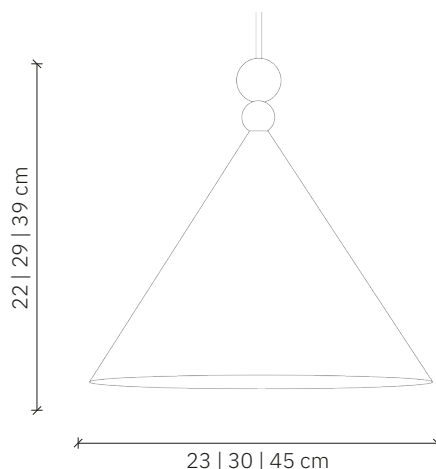

**Konko 23 | 30 | 45**

design: 2019, Cezary Zadorożny

<b>Model</b>	Konko
<b>Material</b>	Aluminium
<b>Finish</b>	Painted aluminium
<b>Dimensions</b>	Ø 23 cm, H: 22 cm   Ø 30 cm, H: 29 cm Ø 45 cm, H: 39 cm
<b>Power cord</b>	Power cable in black silicone braid
<b>Power supply</b>	220-240V
<b>Light Source</b>	E27 max. 60W (not included)
<b>Ceiling rose</b>	Dedicated aluminium ceiling rose
<b>Weight</b>	23: 0,47 kg; 30: 0,62 kg; 45: 1,25 kg

**Konko 23 | 30 | 45**

design: 2019, Cezary Zadorożny

Model	Konko
EAN code Konko 23	5902730888130
EAN code Konko 30	5902730886778
EAN code Konko 45	5902730886785
Producer	LØFTLIGHT   Bottonova Sp. z o. o.
Design	Cezary Zadorożny
Type	Pendant lamp
Materials	Aluminium
Finish	Painted aluminium
Diameter	23   30   45 cm
Height	22   29   39 cm
Power cord	Power cable in black silicone braid
Standard cord length	120 cm
Power supply	220-240V
Light source	E27 max. 60W (not included)
Ceiling rose	Dedicated aluminium ceiling rose
Number of light points	1
Weight	23: 0,47 kg; 30: 0,62 kg; 45: 1,25 kg
IP protection degree	IP20