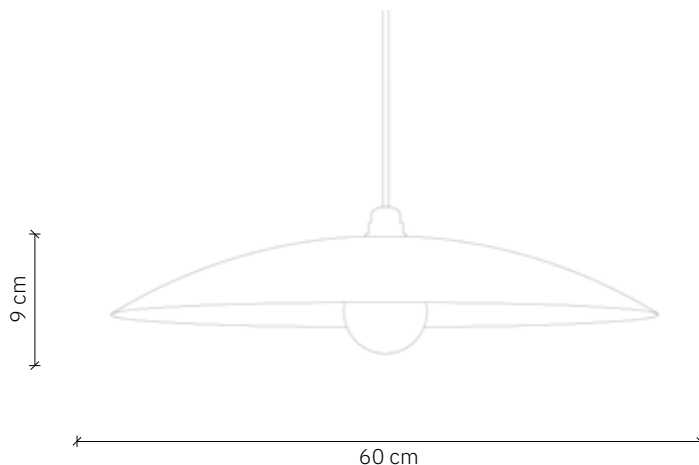

Sputnik IP65

design: 2021, Cezary Zadorożny

Model	Sputnik IP65
Material	Aluminium
Finish	Painted aluminium
Dimensions	Ø 60 cm, H: 9 cm
Power cord	Power cable in black silicone braid
Power supply	220-240 V
Light Source	E27 max. 12 W (not included)
Ceiling rose	Dedicated aluminium ceiling rose
Weight	1,9 kg

Sputnik IP65

design: 2021, Cezary Zadorożny

Model	Sputnik IP65
EAN code	5902730887140
Producer	LOFTLIGHT Bottonova Sp. z o. o.
Design	Cezary Zadorożny
Type	Pendant lamp
Materials	Aluminium
Finish	Painted aluminium
Diameter	60 cm
Height	9 cm
Power cord	Power cable in black silicone braid
Standard cord length	120 cm
Power supply	220-240 V
Light source	E27 max. 12 W (not included)
Ceiling rose	Dedicated aluminium ceiling rose
Number of light points	1
Weight	1,9 kg
IP protection degree	IP65