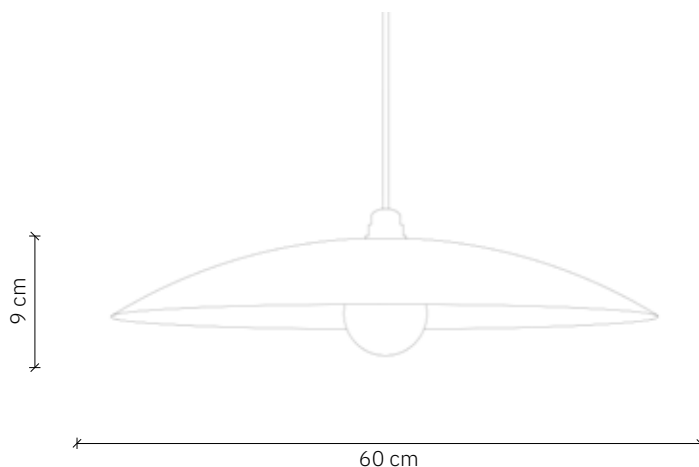

# Sputnik

design: 2021, Cezary Zadorożny

<b>Model</b>	Sputnik
<b>Material</b>	Aluminium
<b>Finish</b>	Painted aluminium
<b>Dimensions</b>	Ø 60 cm, H: 9 cm
<b>Power cord</b>	Power cable in black silicone braid
<b>Power supply</b>	220-240V
<b>Light Source</b>	E27 max. 60W (not included)
<b>Ceiling rose</b>	Dedicated aluminium ceiling rose
<b>Weight</b>	1,9 kg

# Sputnik

design: 2021, Cezary Zadorożny

Model	Sputnik
EAN code	5902730887133
Producer	LOFTLIGHT   Bottonova Sp. z o. o.
Design	Cezary Zadorożny
Type	Pendant lamp
Materials	Aluminium
Finish	Painted aluminium
Diameter	60 cm
Height	9 cm
Power cord	Power cable in black silicone braid
Standard cord length	120 cm
Power supply	220-240V
Light source	E27 max. 60W (not included)
Ceiling rose	Dedicated aluminium ceiling rose
Number of light points	1
Weight	1,9 kg
IP protection degree	IP20