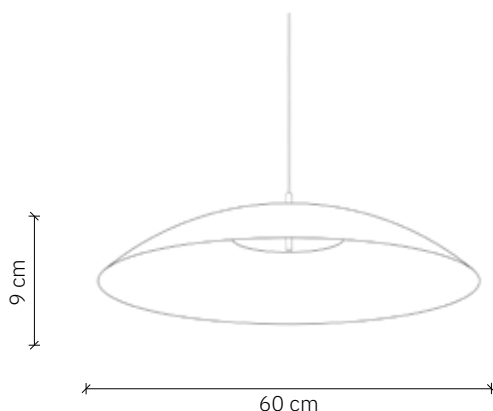

Telstar

design: Cezary Zadorożny

Model	Telstar
Material	Aluminium Glass
Finish	Painted aluminium, sandblasted glass
Dimensions	Ø 60 cm, H: 9 cm
Power cord	Power cable in black silicone braid
Power supply	LED driver – integrated
Light Source	LED module 24W, dimmable
Ceiling rose	Dedicated aluminum ceiling rose
Weight	2,5 kg

Telstar

design: Cezary Zadorożny

Model	Telstar
EAN code	5902730887966
Producer	LOFTLIGHT Bottonova Sp. z o. o.
Design	Cezary Zadorożny
Type	Pendant lamp
Materials	Aluminium Glass
Finish	Painted aluminium, sandblasted glass
Diameter	60 cm
Height	9 cm
Power cord	Power cable in black silicone braid
Standard cord length	120 cm
Power supply	LED driver – integrated, 220-240V
Light source	LED module 24W, dimmable
Light colour	3000 K
Light stream	~2400 lm
Color Rendering Index	95 Ra
Ceiling rose	Dedicated aluminum ceiling rose
Number of light points	1
Weight	2,5 kg
IP protection degree	IP20