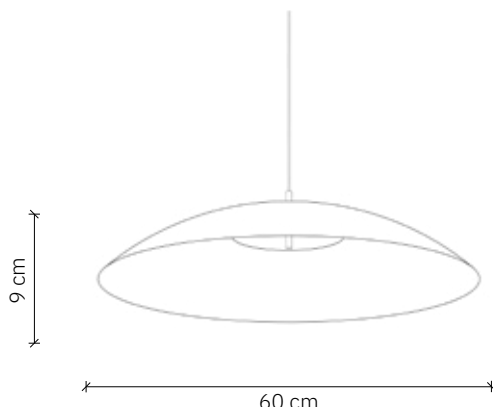

Telstar Velvet

design: Cezary Zadorożny

Model	Telstar Velvet
Material	Aluminium Glass
Finish	Aluminium covered with velvet structure, sandblasted glass
Dimensions	Ø 60 cm, H: 9 cm
Power cord	Power cable in black silicone braid
Power supply	LED driver – integrated
Light Source	LED module 24W, dimmable
Ceiling rose	Dedicated velvet ceiling rose
Weight	2,5 kg

Telstar

design: Cezary Zadorożny

Model	Telstar Velvet
EAN code	5902730887997
Producer	LOFTLIGHT Bottonova Sp. z o. o.
Design	Cezary Zadorożny
Type	Pendant lamp
Materials	Aluminium Glass
Finish	Aluminium covered with velvet structure, sandblasted glass
Diameter	60 cm
Height	9 cm
Power cord	Power cable in black silicone braid
Standard cord length	120 cm
Power supply	LED driver – integrated, 220-240V
Light source	LED module 24W, dimmable
Light colour	3000 K
Light stream	~2400 lm
Color Rendering Index	95 Ra
Ceiling rose	Dedicated velvet ceiling rose
Number of light points	1
Weight	2,5 kg
IP protection degree	IP20