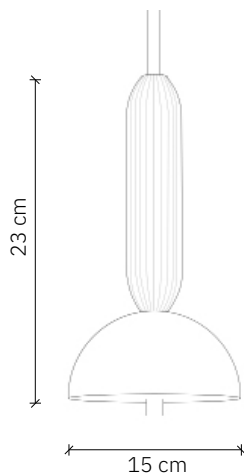

# Vicky

design: 2025, Cezary Zadorożny

<b>Model</b>	Vicky
<b>Material</b>	Aluminium   Brass
<b>Finish</b>	Painted aluminium and brass
<b>Dimensions</b>	Ø 15 cm, H: 23 cm
<b>Power cord</b>	Power cable in black silicone braid
<b>Power supply</b>	LED driver – integrated
<b>Light Source</b>	LED module 14W, dimmable
<b>Ceiling rose</b>	Dedicated aluminum ceiling rose
<b>Weight</b>	-

# Vicky

design: 2025, Cezary Zadorożny

Model	Vicky
EAN code	5902730889236
Producer	LOFTLIGHT   Bottonova Sp. z o. o.
Design	Cezary Zadorożny
Type	Pendant lamp
Materials	Aluminium   Brass
Finish	Painted aluminium and brass
Diameter	15 cm
Height	23 cm
Power cord	Power cable in black silicone braid
Standard cord length	120 cm
Power supply	LED driver – integrated, 220-240V
Light source	LED module 14W, dimmable
Light colour	3000K
Light stream	~1400 lm
Color Rendering Index	95 Ra
Ceiling rose	Dedicated aluminum ceiling rose
Number of light points	1
Weight	-
IP protection degree	IP20